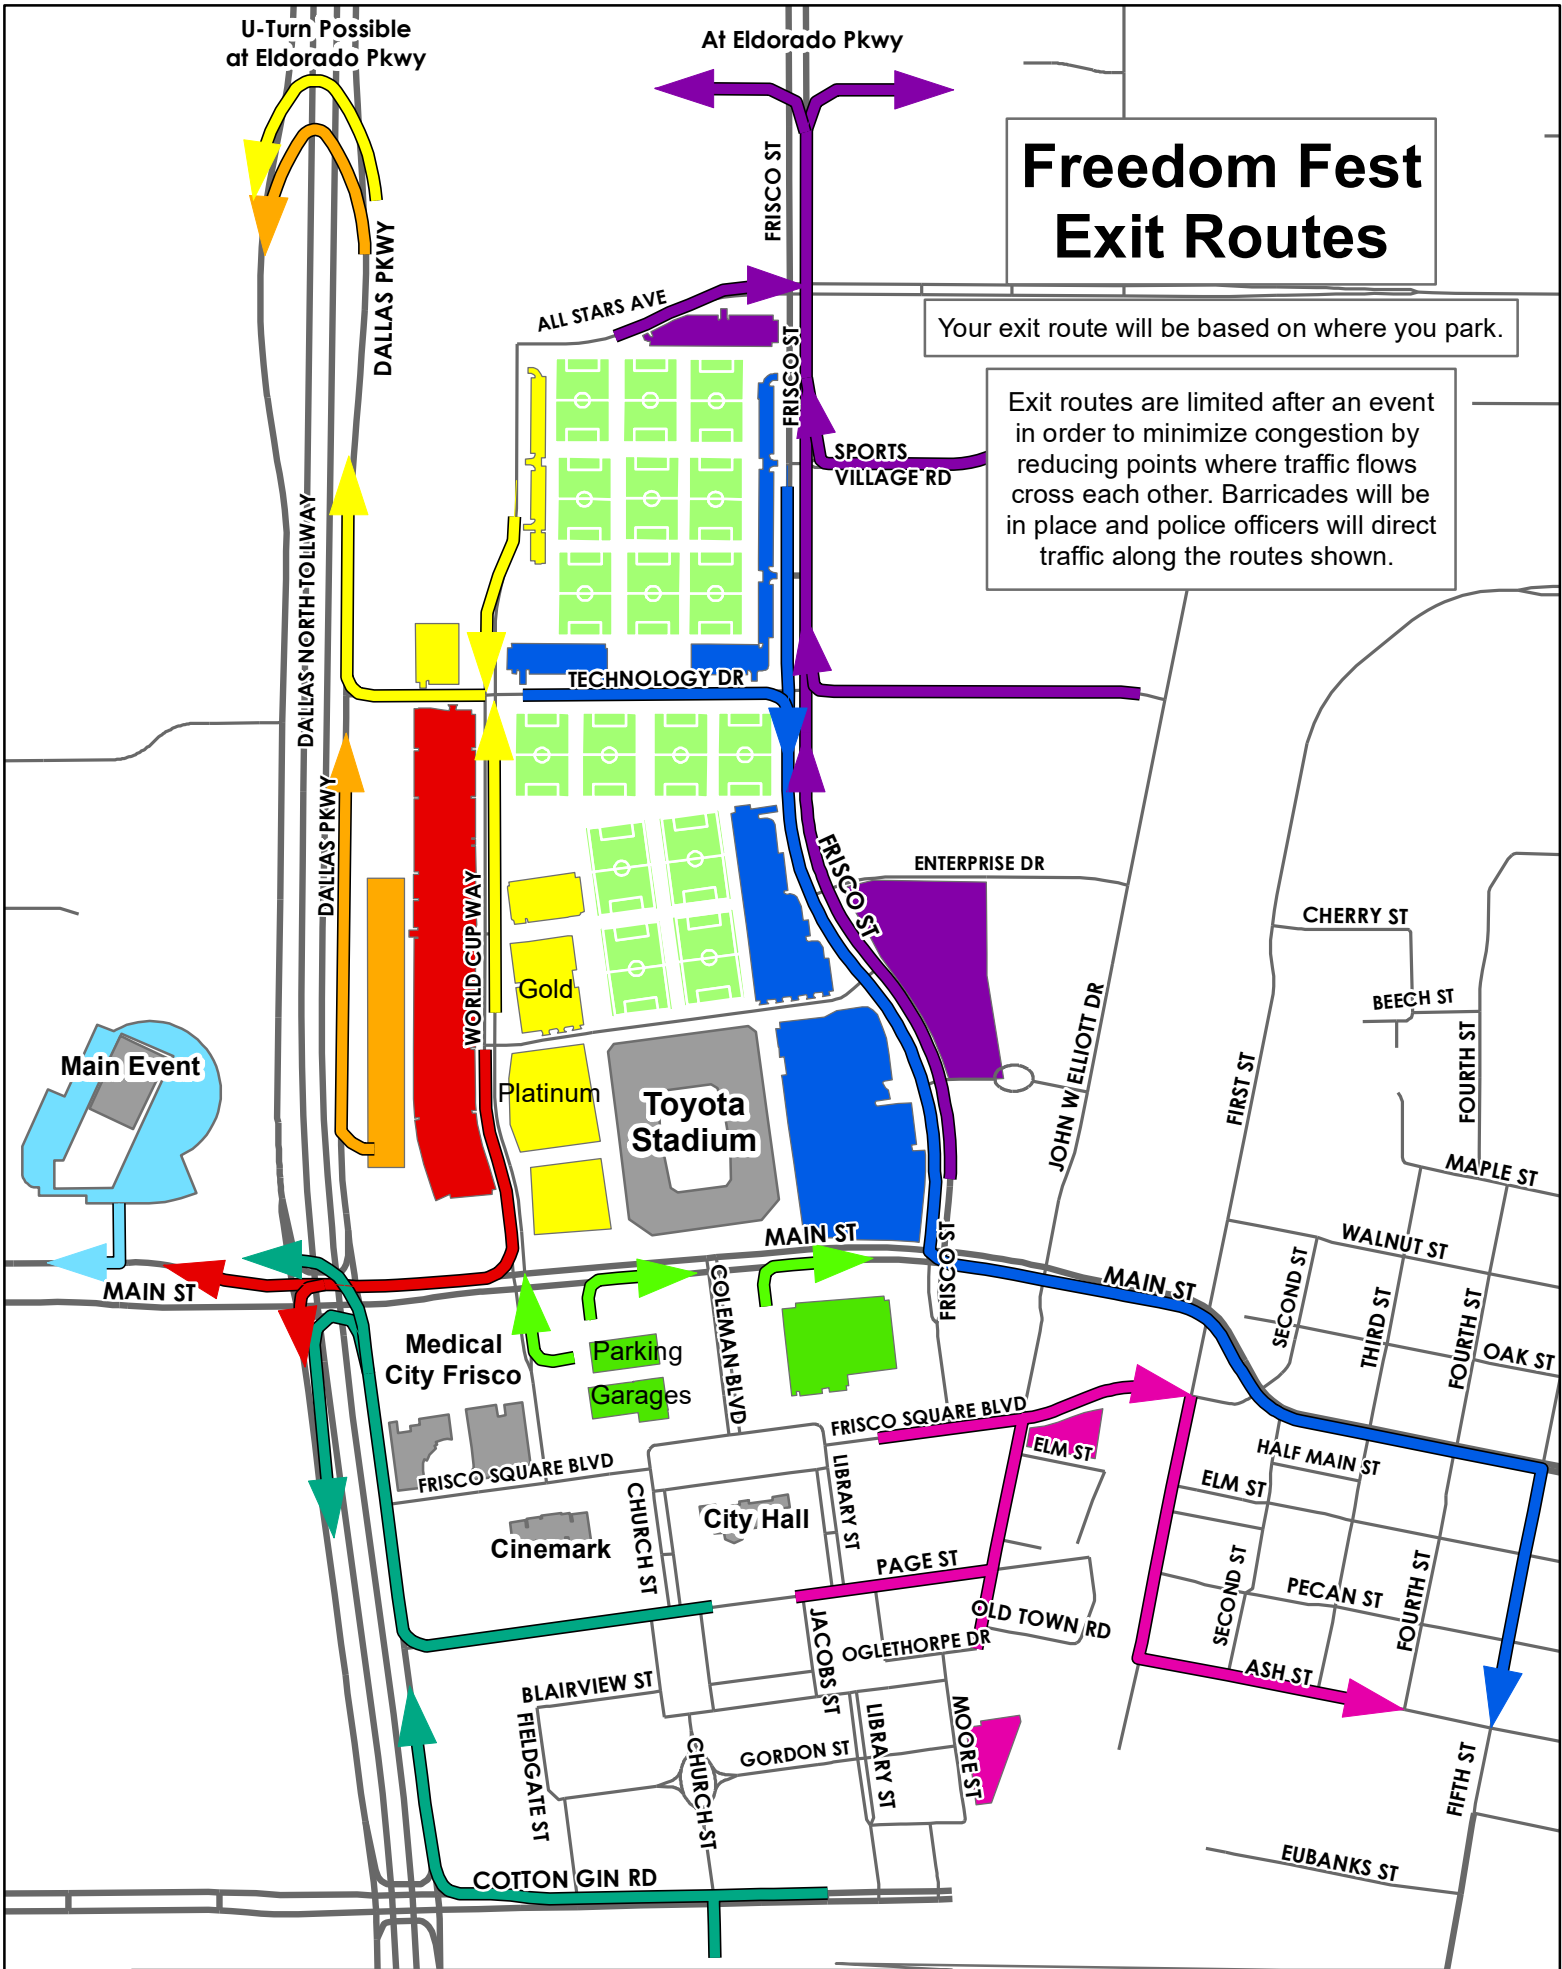

U-Turn Possible  
at Eldorado Pkwy

At Eldorado Pkwy

# Freedom Fest Exit Routes

Your exit route will be based on where you park.

Exit routes are limited after an event in order to minimize congestion by reducing points where traffic flows cross each other. Barricades will be in place and police officers will direct traffic along the routes shown.

Exit routes may be changed by police or engineering staff depending on traffic conditions at the time.