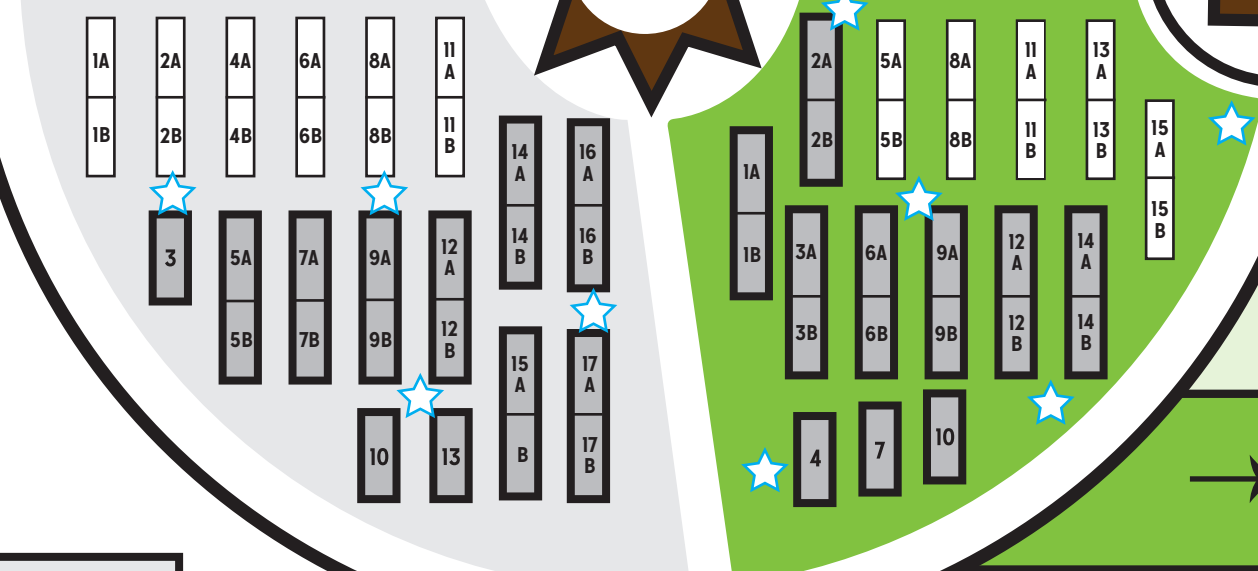

THE HARVEST AT FRISCO COMMONS

TEAL BLUE QUADRANT

HOSE CONNECTORS

DARK GREEN QUADRANT

NORTH

TO TRAILS & NATURAL AREA

TO VETERANS MEMORIAL

WEST

EAST

SHED

Play FRISCO

TO THE GROVE

WHITE QUADRANT

SOUTH

BED DEPTH

LIME GREEN QUADRANT

- 116 Total Beds
- 44 1.5 Feet Beds
- 72 1.0 Feet Beds
- 19 Hose Connectors

TO PLAYGROUND & PARKING LOT