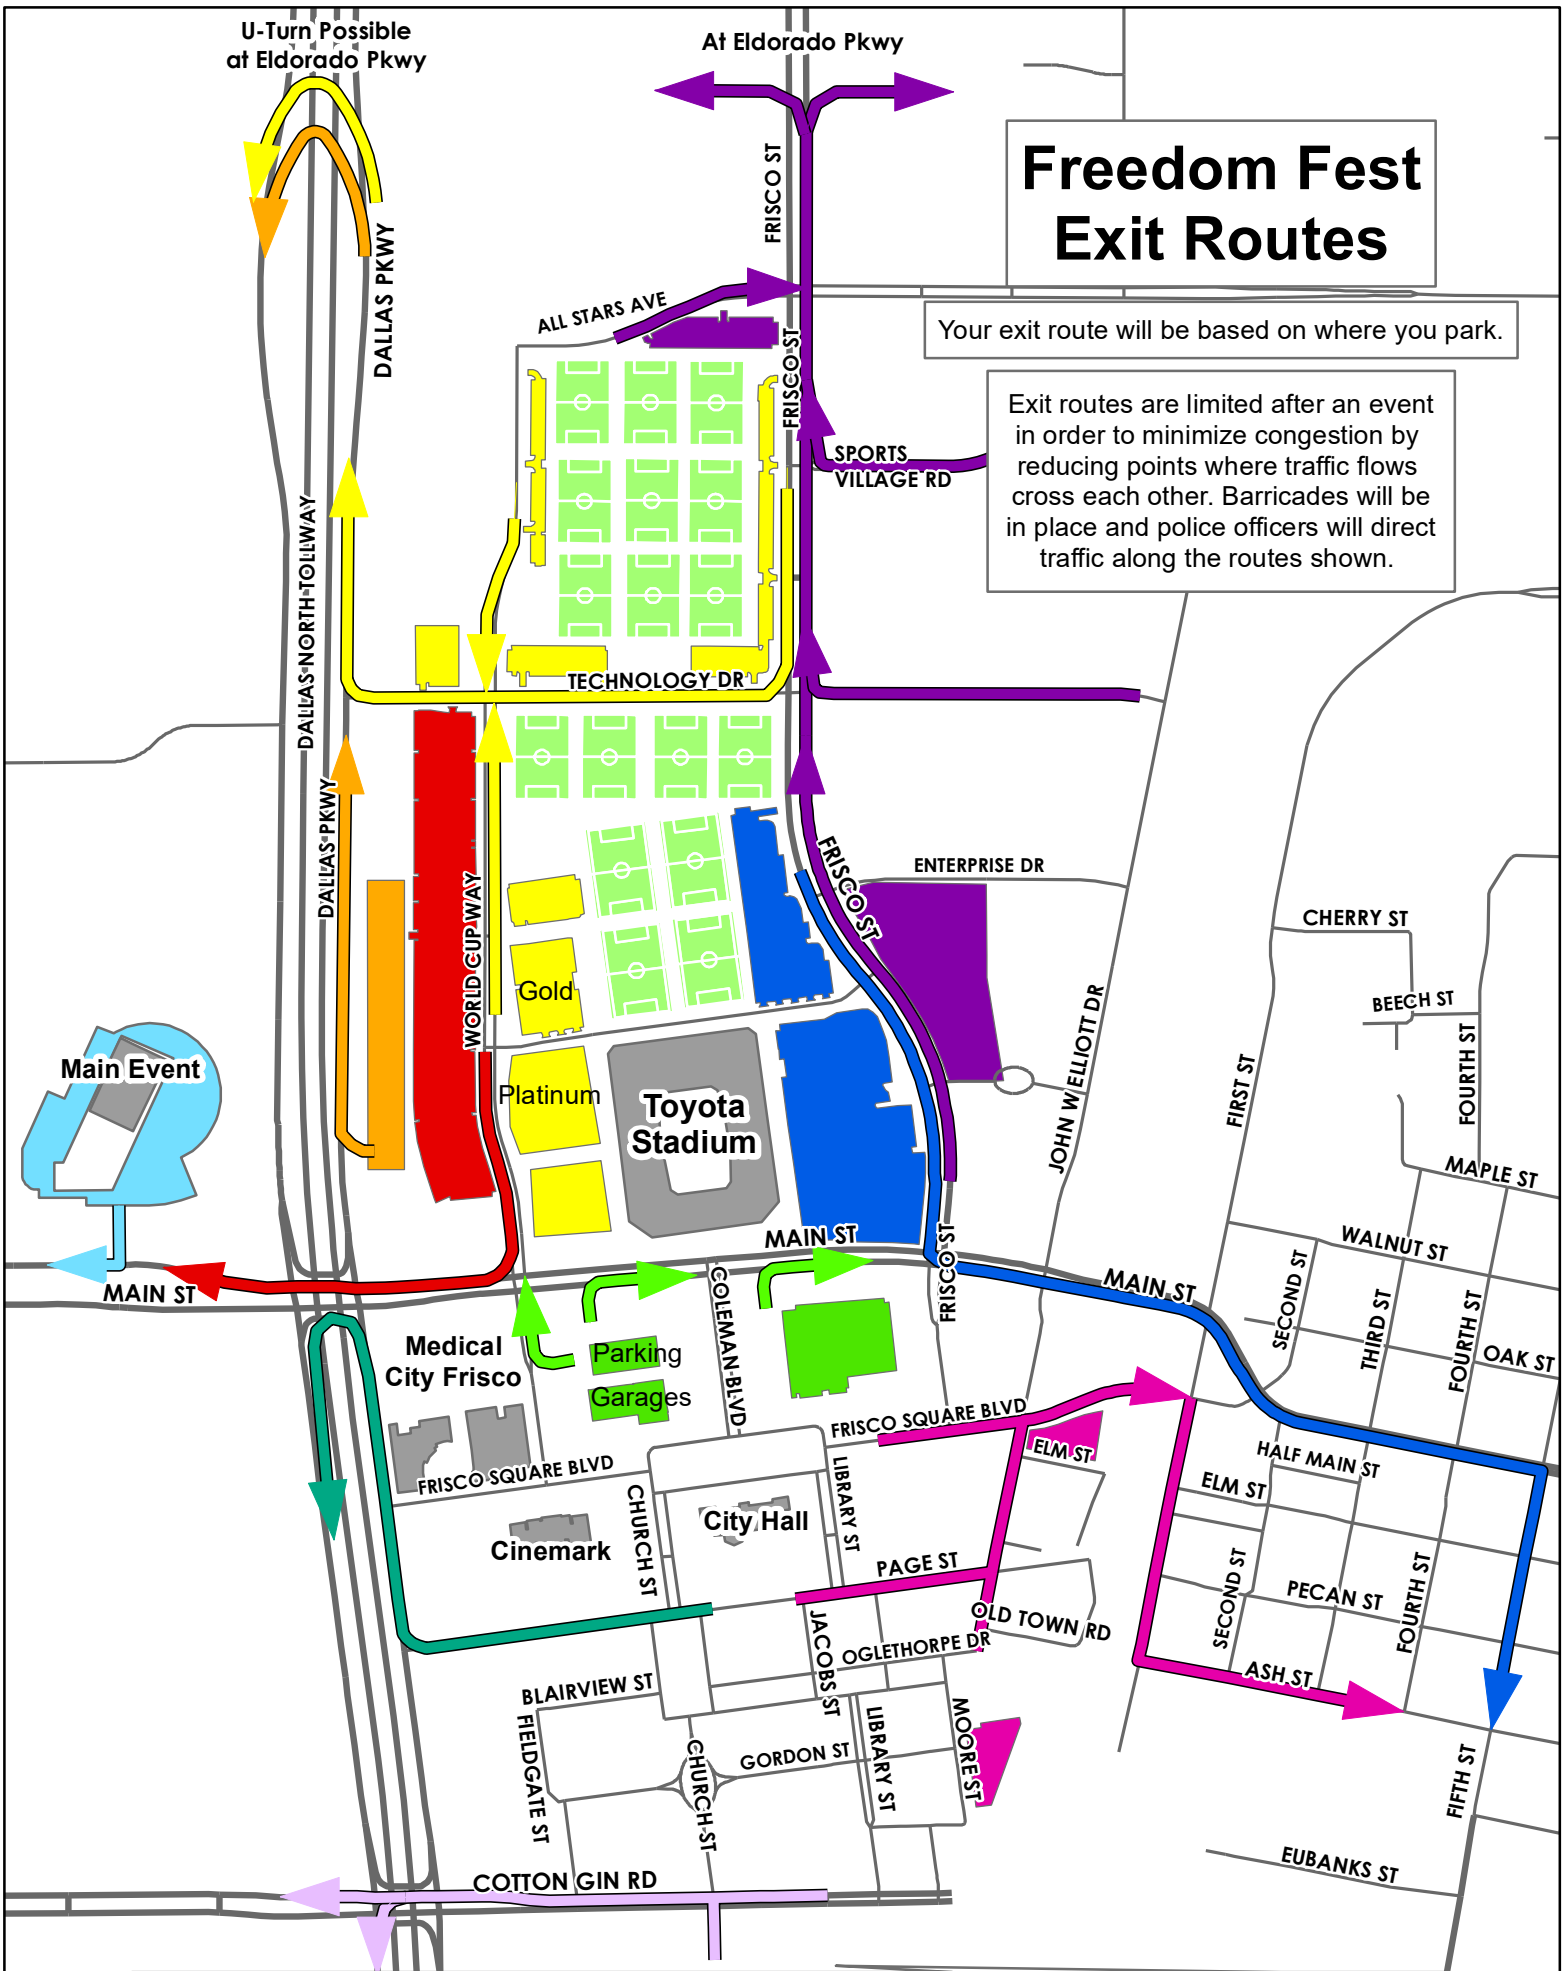

U-Turn Possible  
at Eldorado Pkwy

At Eldorado Pkwy

# Freedom Fest Exit Routes

Your exit route will be based on where you park.

Exit routes are limited after an event  
in order to minimize congestion by  
reducing points where traffic flows  
cross each other. Barricades will be  
in place and police officers will direct  
traffic along the routes shown.

Exit routes may be changed by police or engineering staff depending on traffic conditions at the time.