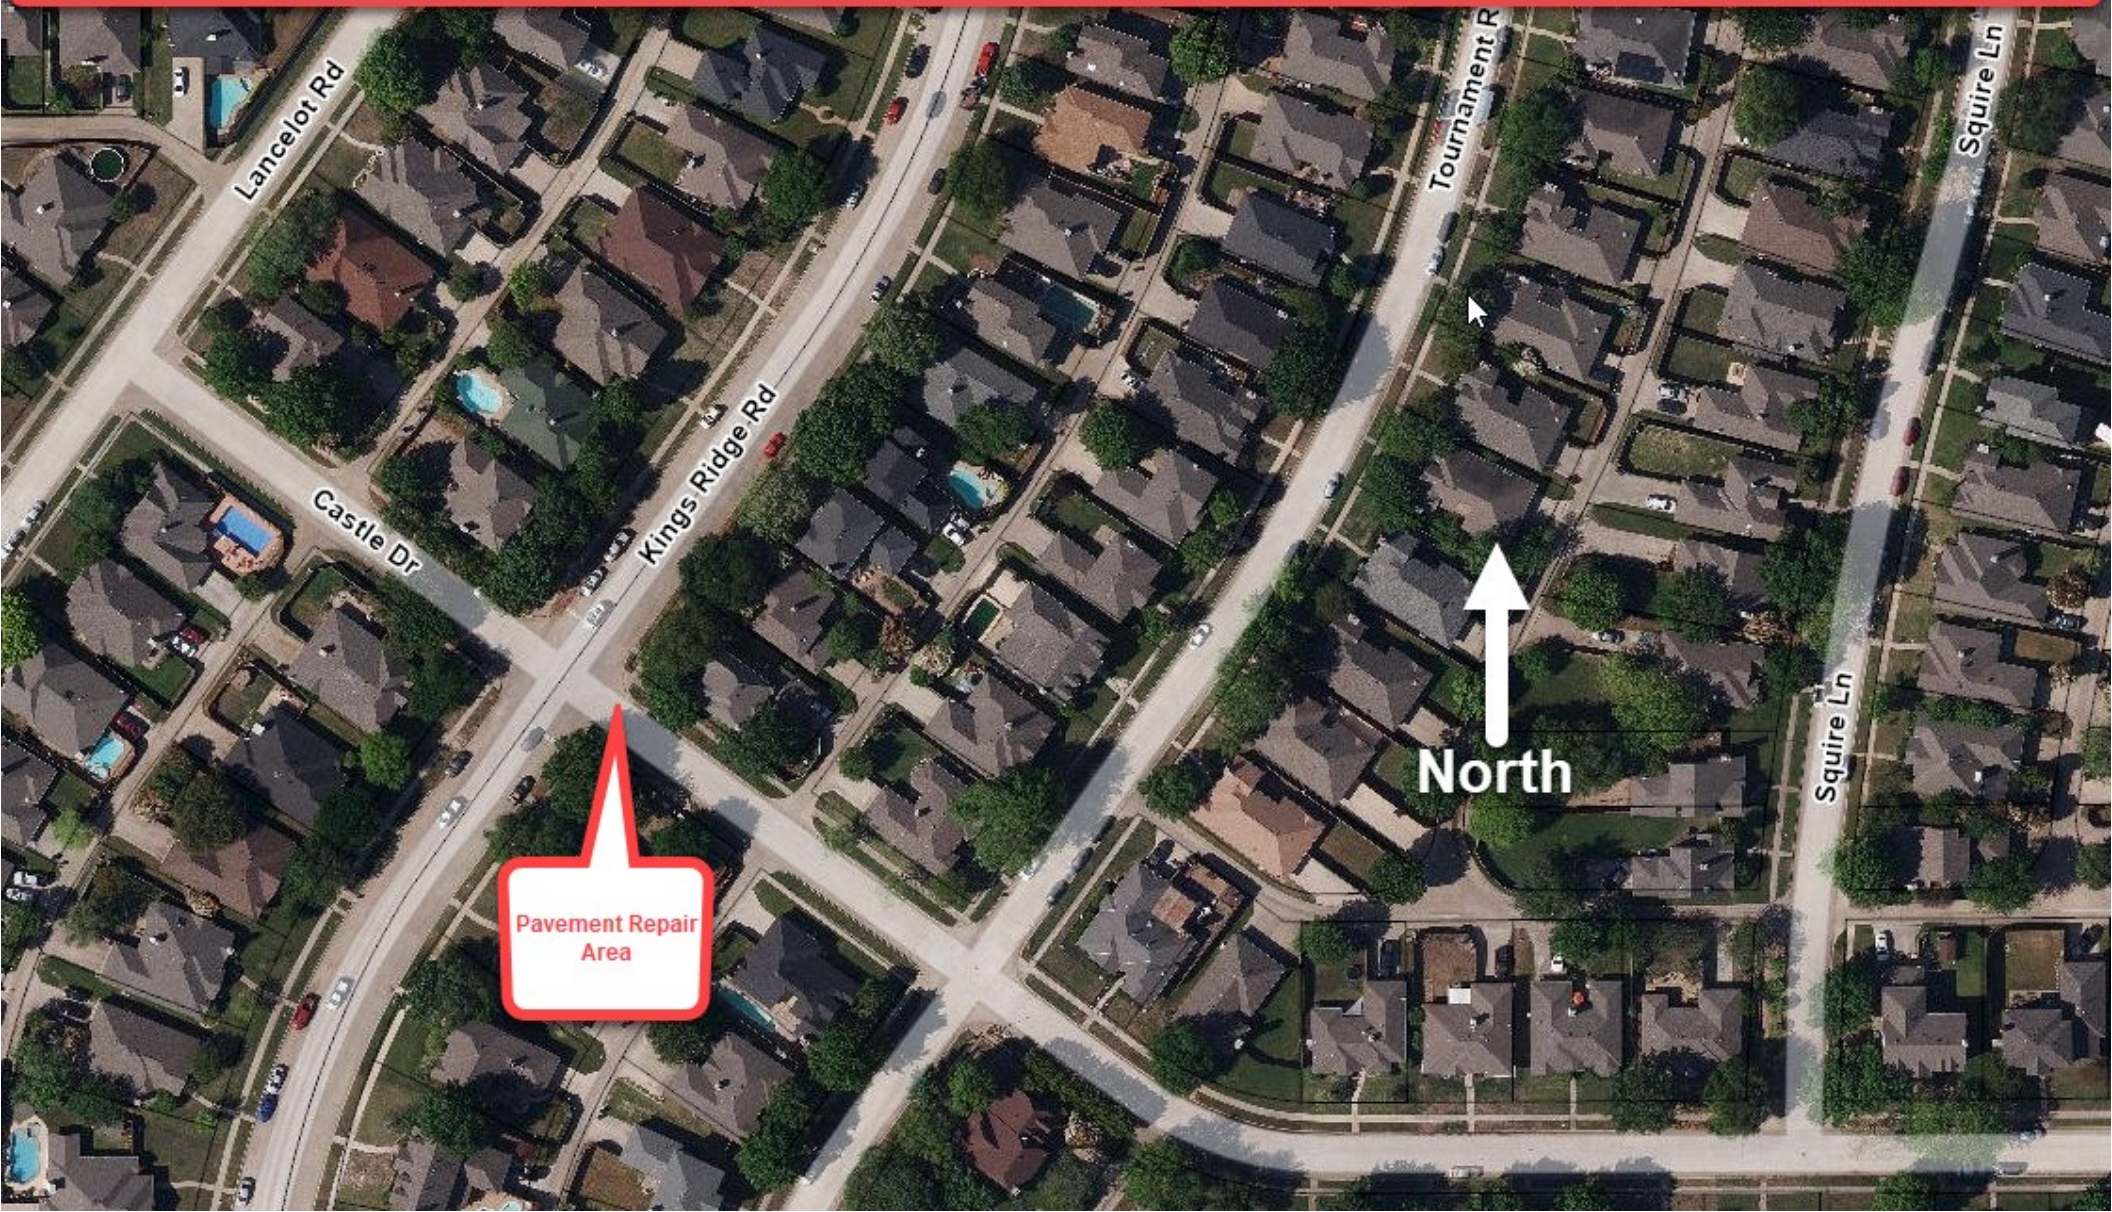

Pavement Repair - Castle Dr @ Kings Ridge Road

Pavement Repair Area

North