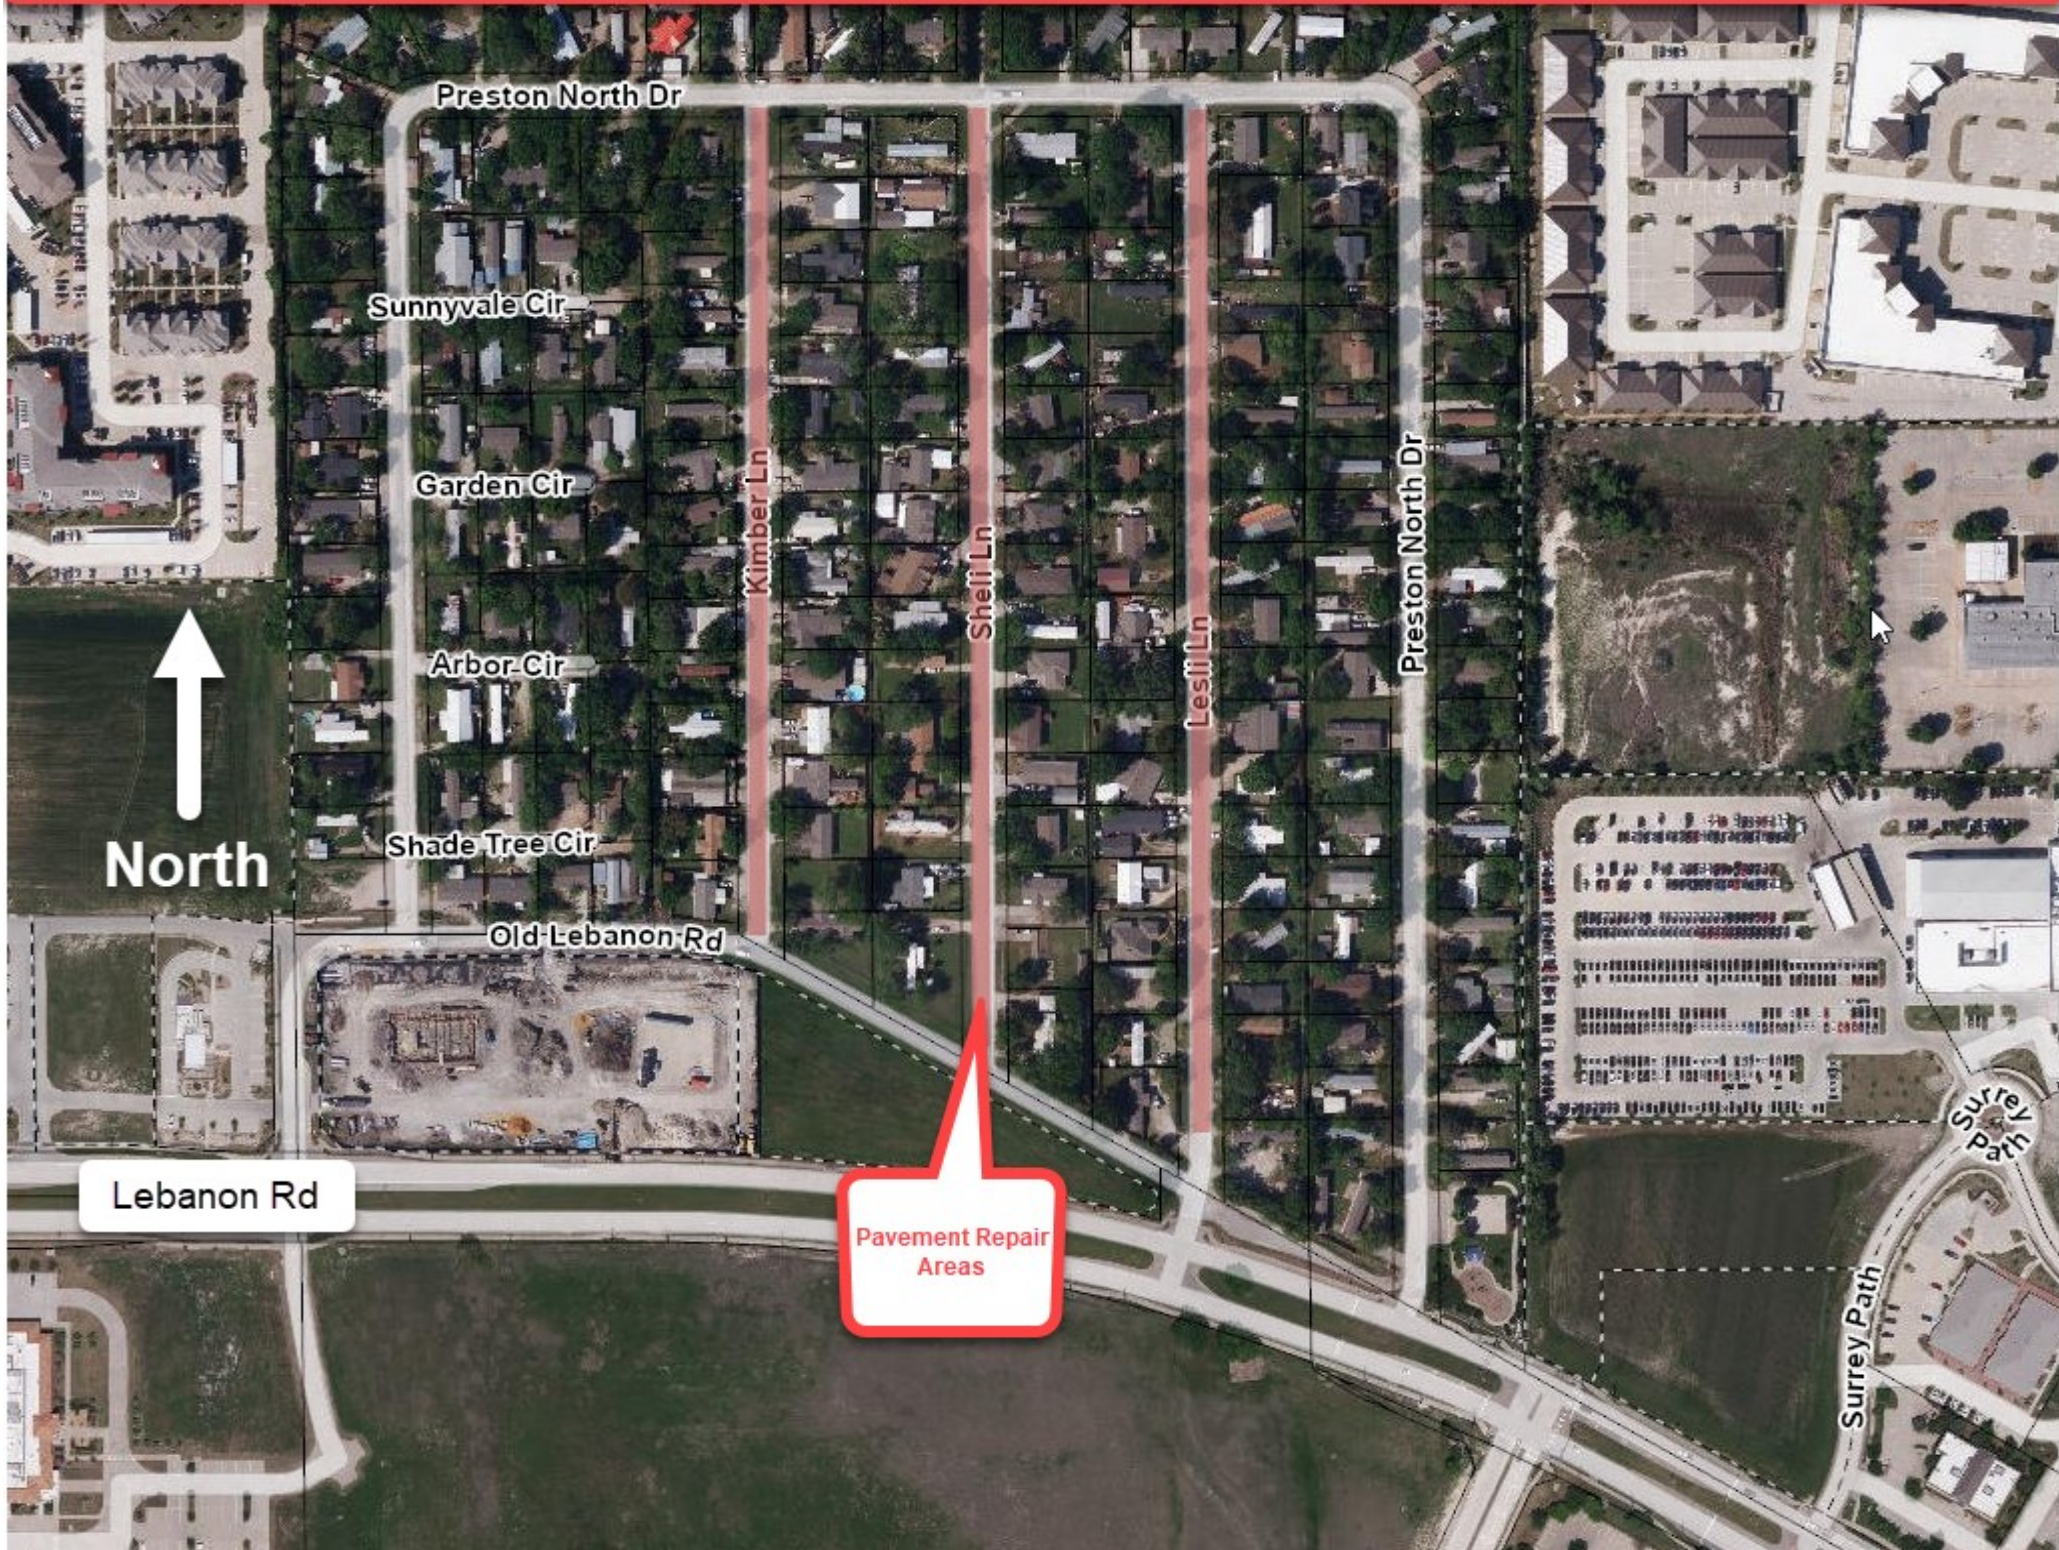

Pavement Repairs - Preston North Estates (Kimber Ln, Sheli Ln, Lesli Ln)

North

Lebanon Rd

Pavement Repair Areas

Preston North Dr

Sunnyvale Cir

Garden Cir

Arbor Cir

Shade Tree Cir

Old Lebanon Rd

Kimber Ln

Sheli Ln

Lesli Ln

Preston North Dr

Surrey Path

Surrey Path