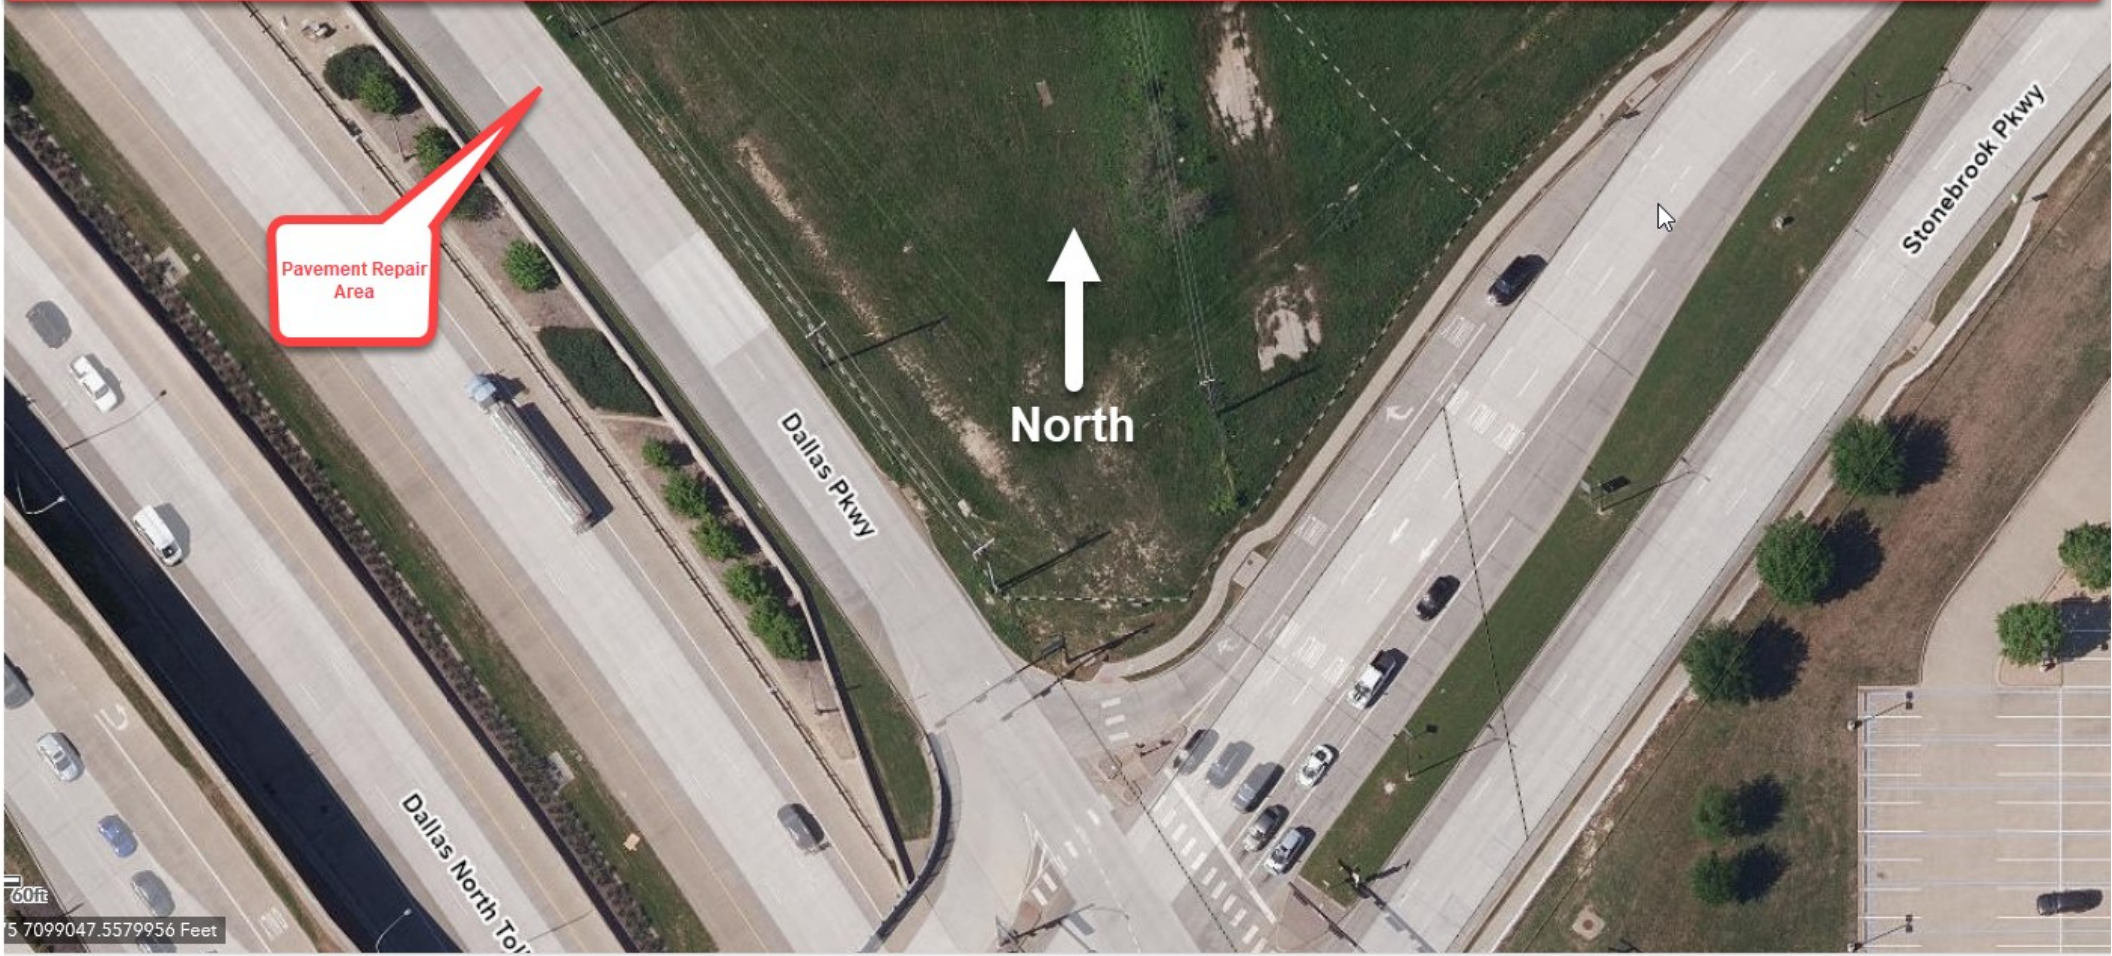

Pavement Repair - NB Dallas Parkway north of Stonebrook Pkwy

Pavement Repair Area

North

Stonebrook Pkwy

Dallas Pkwy

Dallas North Tol

60ft
5 7099047.5579956 Feet