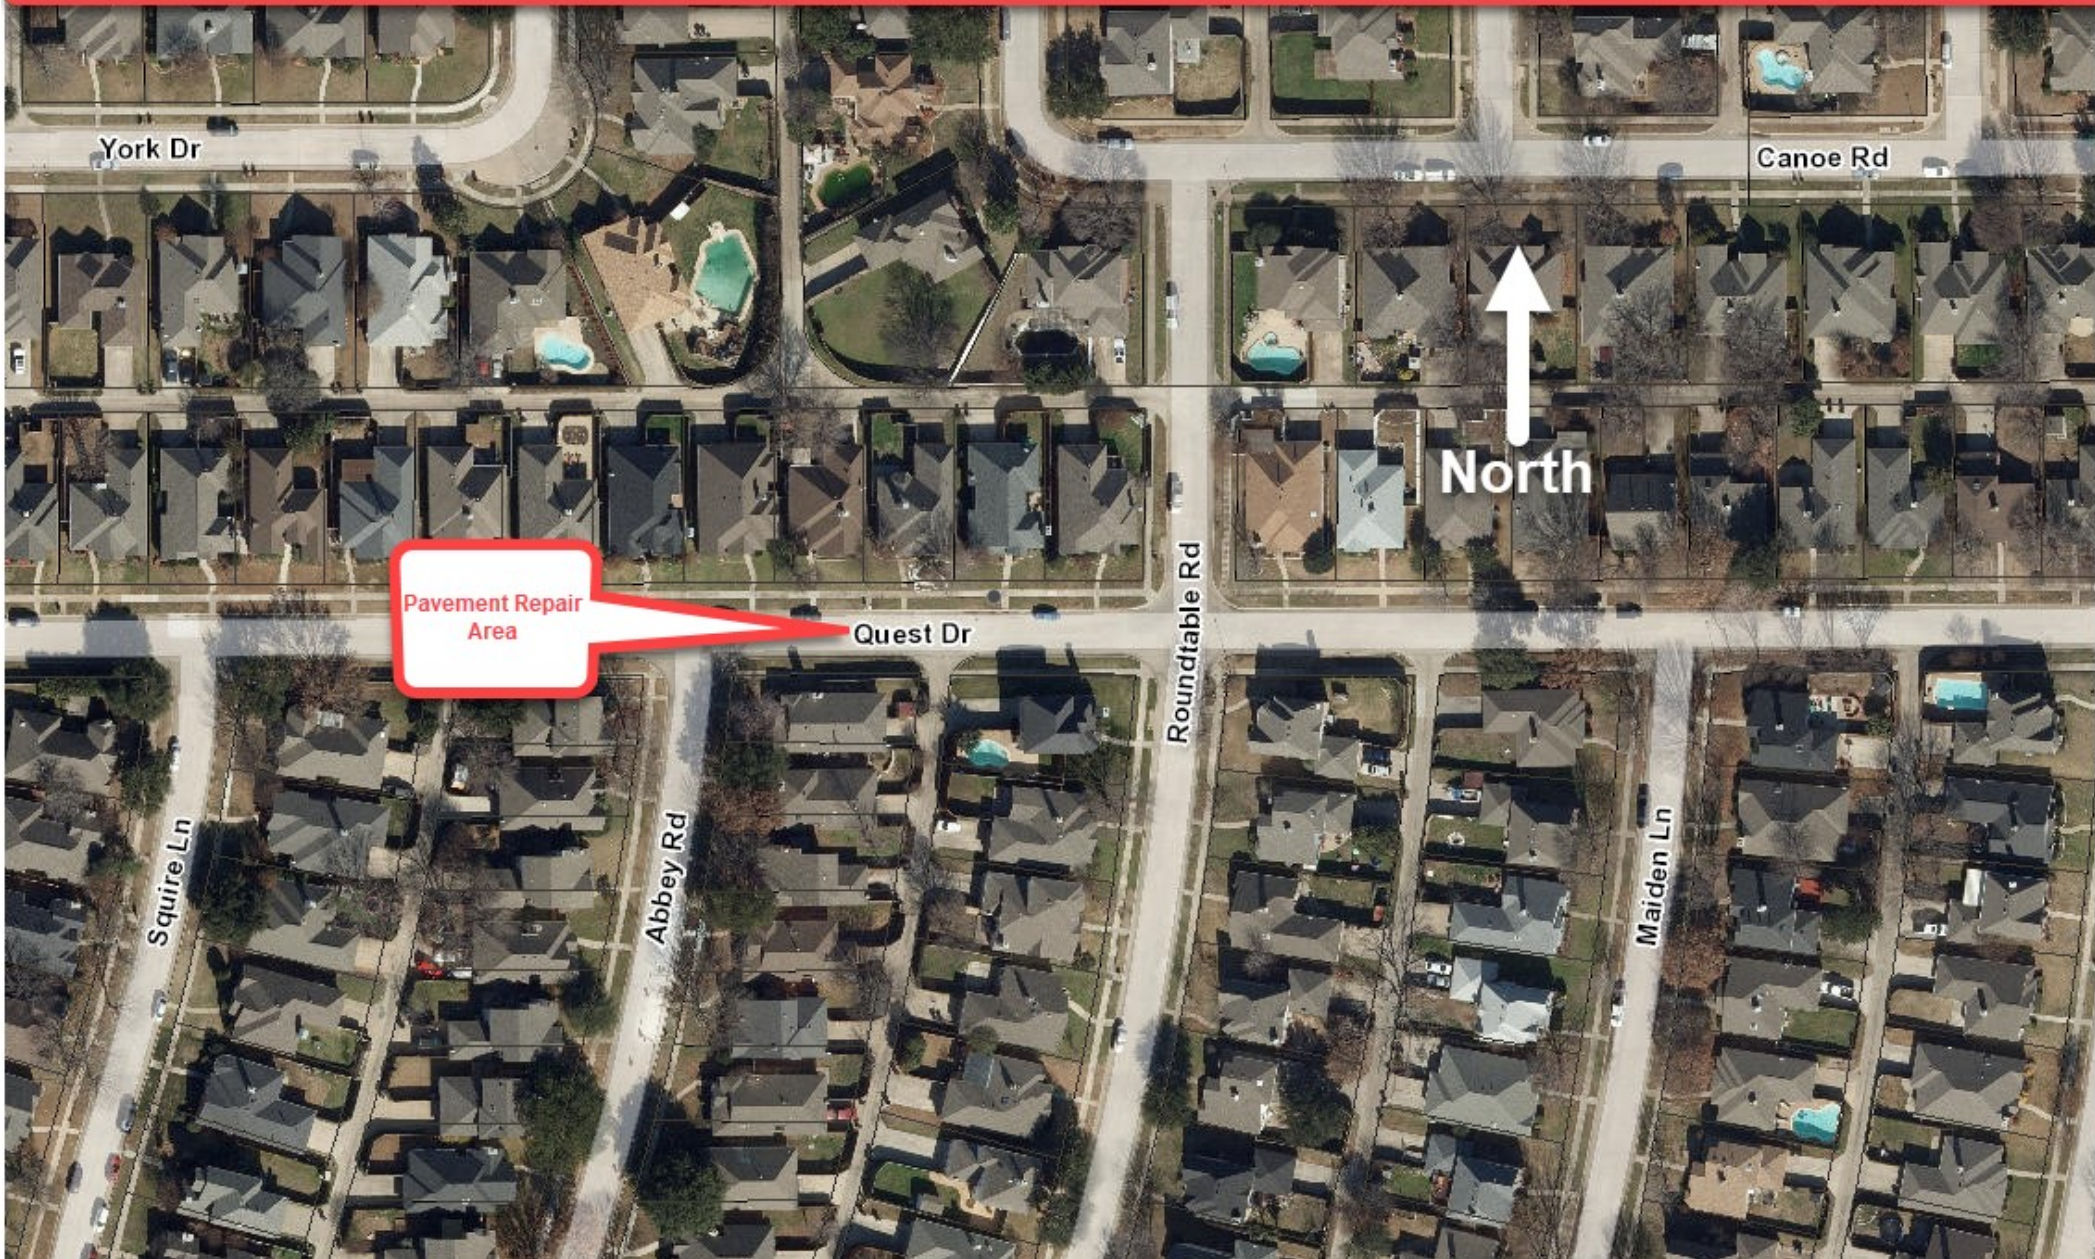

Pavement Repair - 10522 Quest Drive

York Dr

Canoe Rd

North

Pavement Repair
Area

Quest Dr

Roundtable Rd

Squire Ln