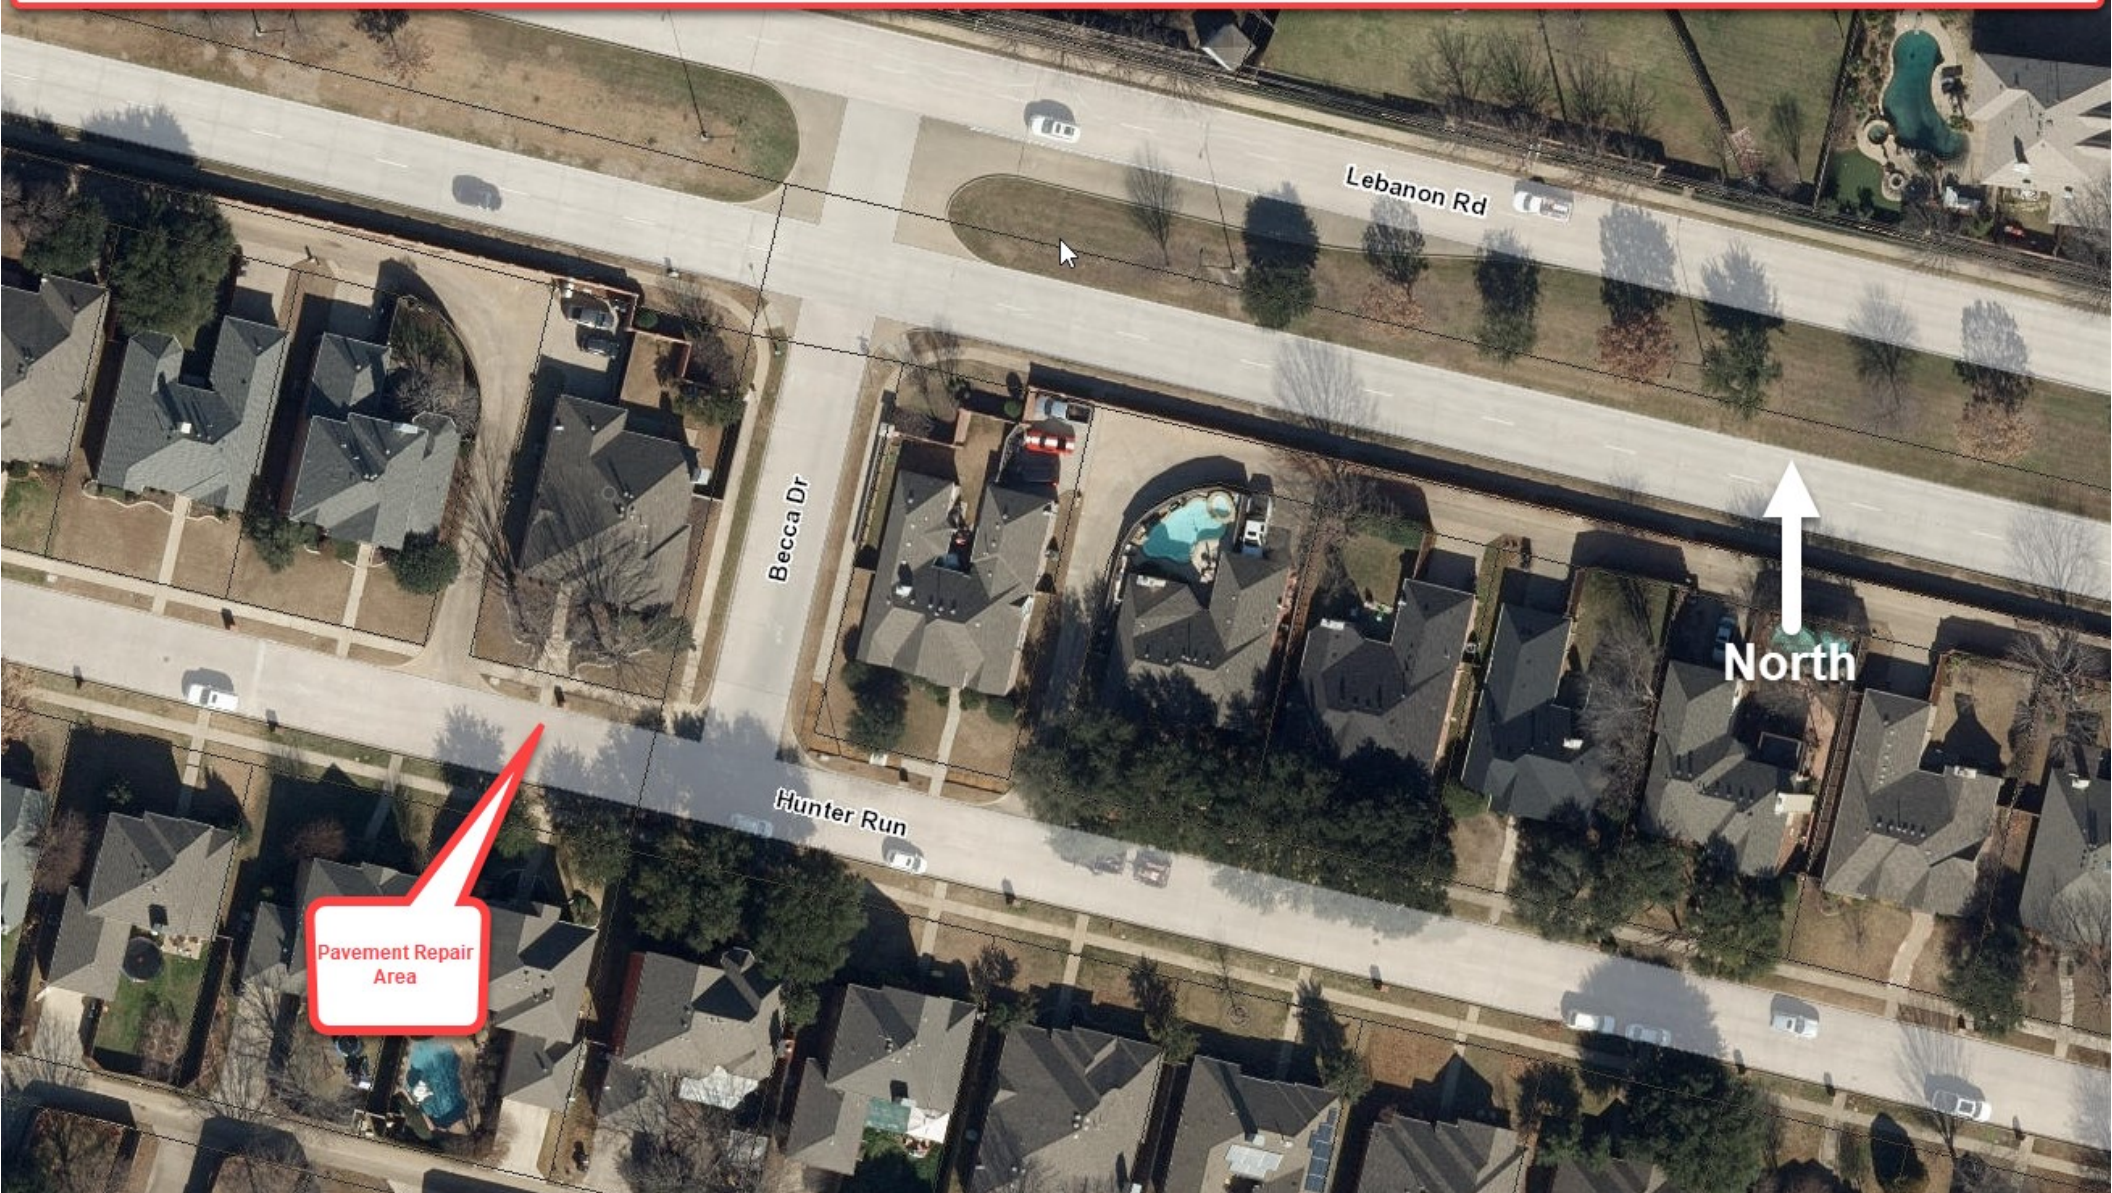

Pavement Repair - 10212 Hunter Run

Pavement Repair Area

North

Becca Dr

Hunter Run

Lebanon Rd