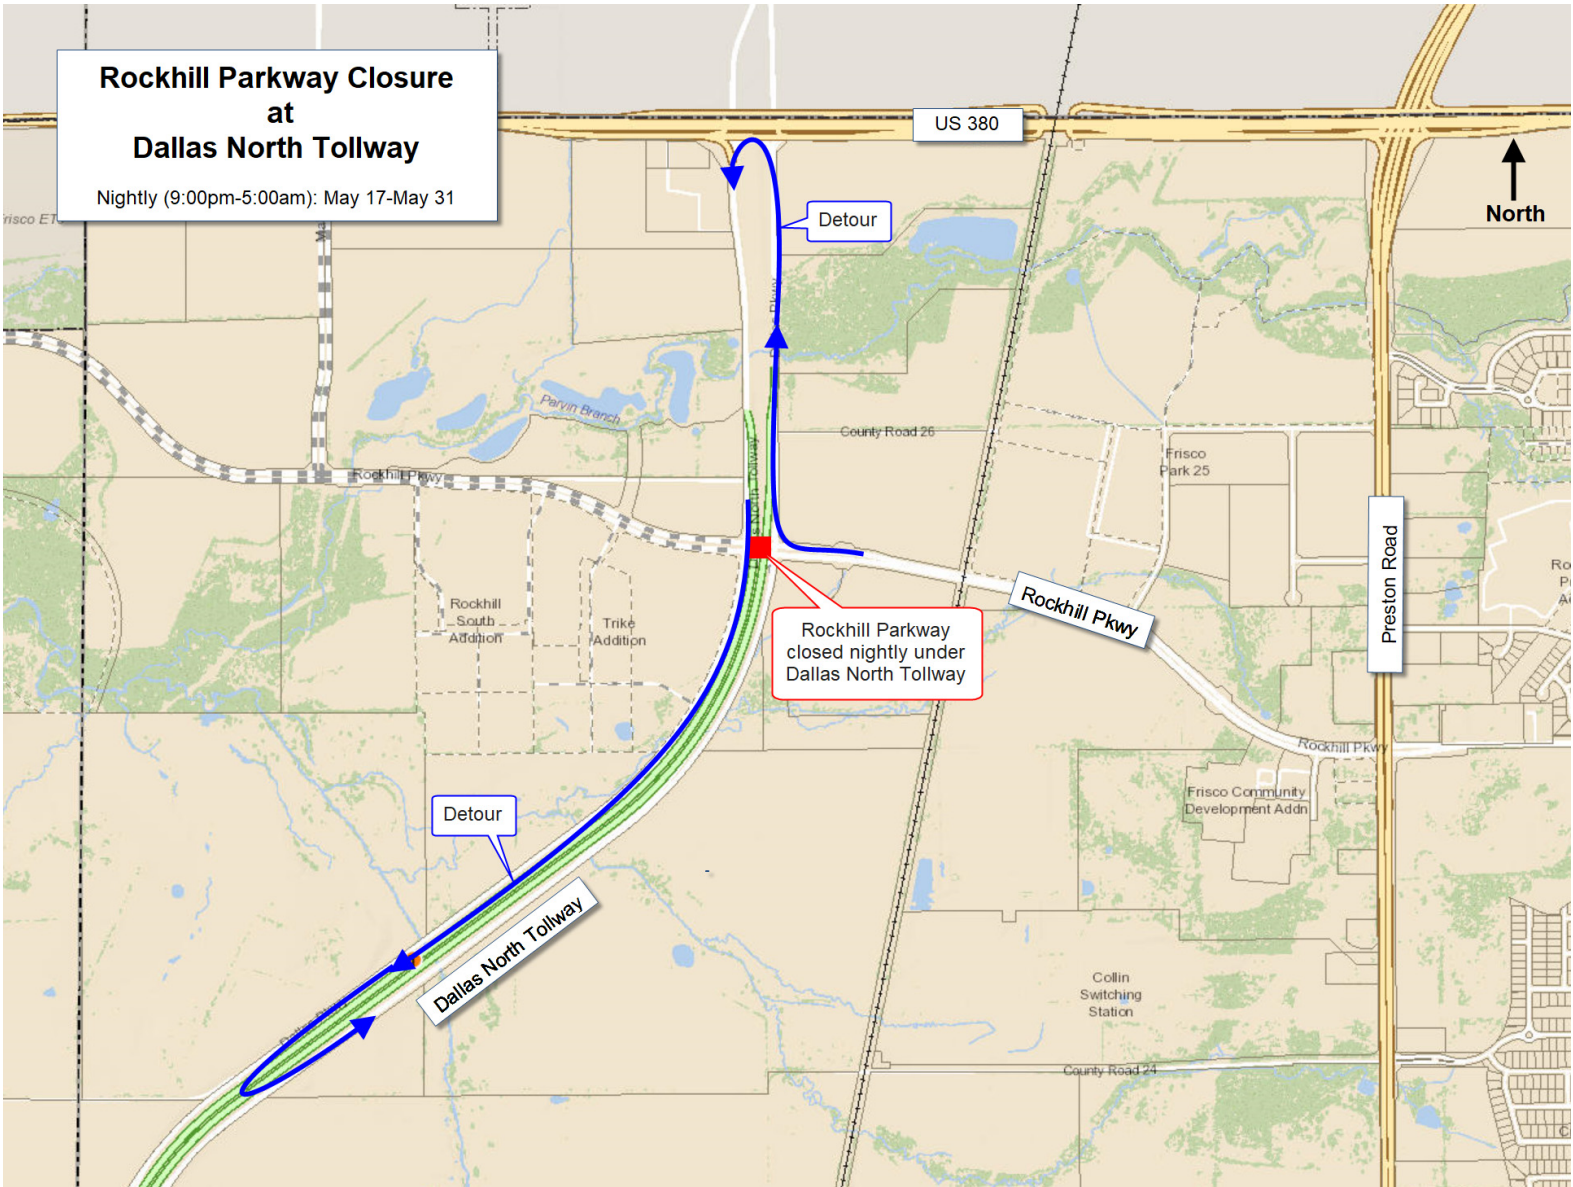

Rockhill Parkway Closure at Dallas North Tollway

Nightly (9:00pm-5:00am): May 17-May 31

Detour

Rockhill Parkway
closed nightly under
Dallas North Tollway

Detour

Dallas North Tollway

US 380

North

Preston Road

Rockhill Pkwy

Collin
Switching
Station

County Road 24

County Road 26

Frisco
Park 25

Rockhill Pkwy

Parvin Branch