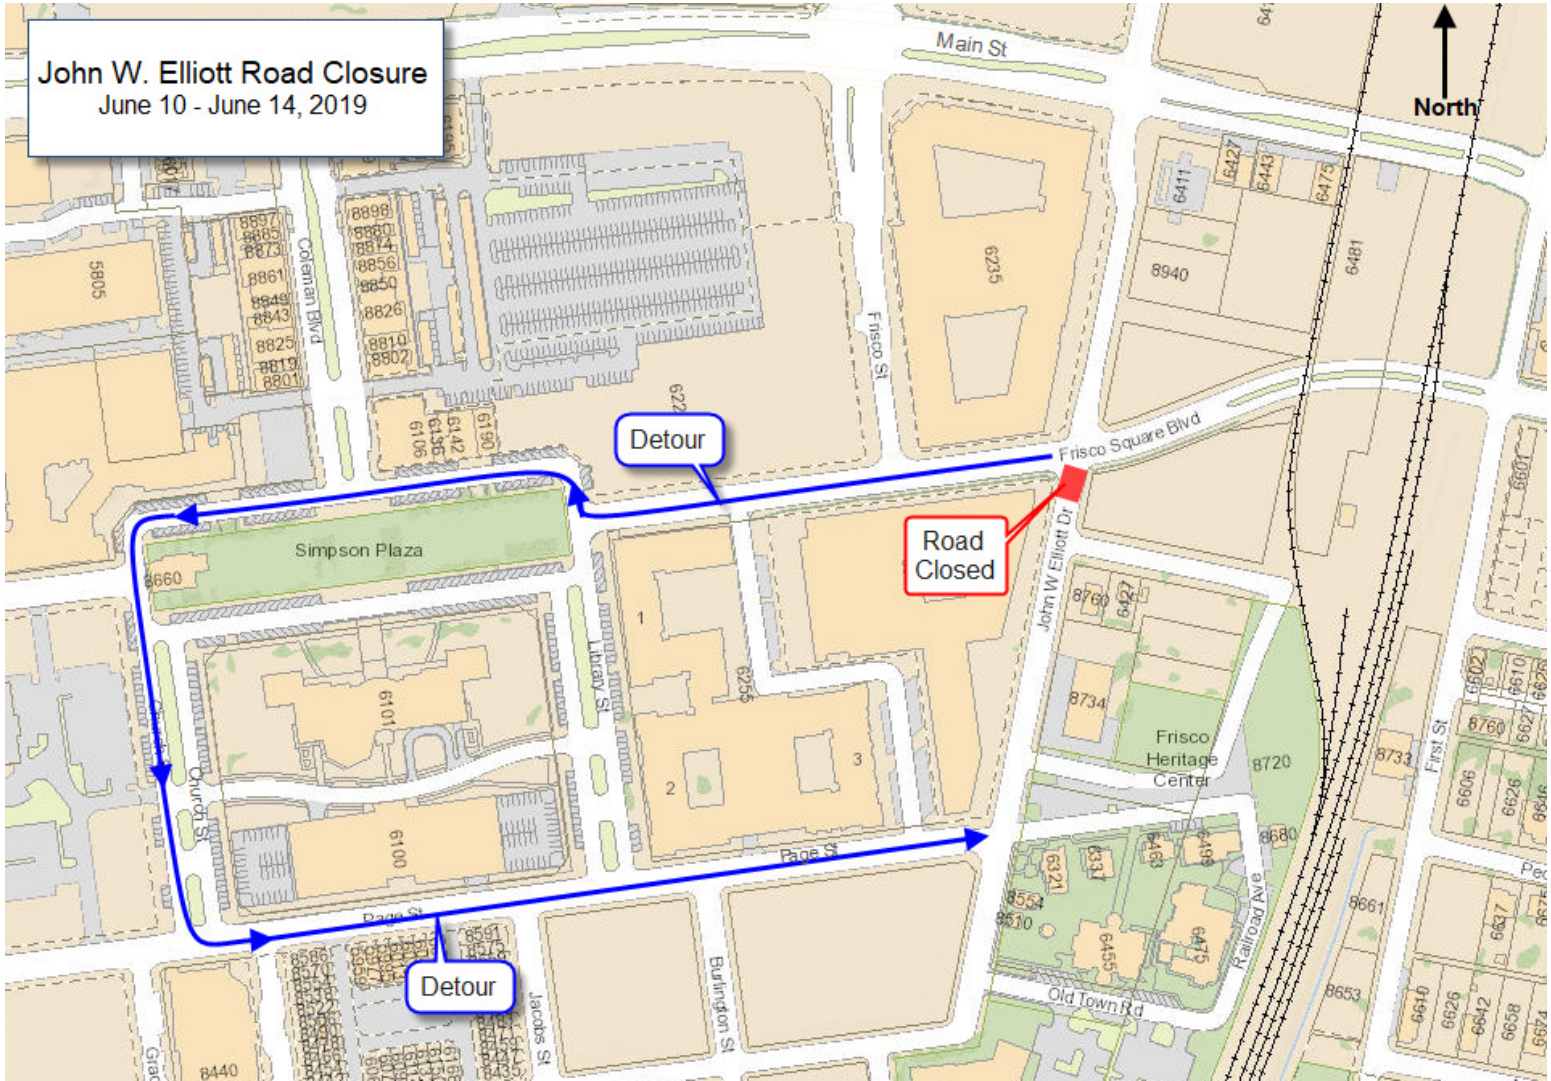

**John W. Elliott Road Closure**  
June 10 - June 14, 2019

Detour

Road Closed

Detour

Simpson Plaza

Frisco Heritage Center