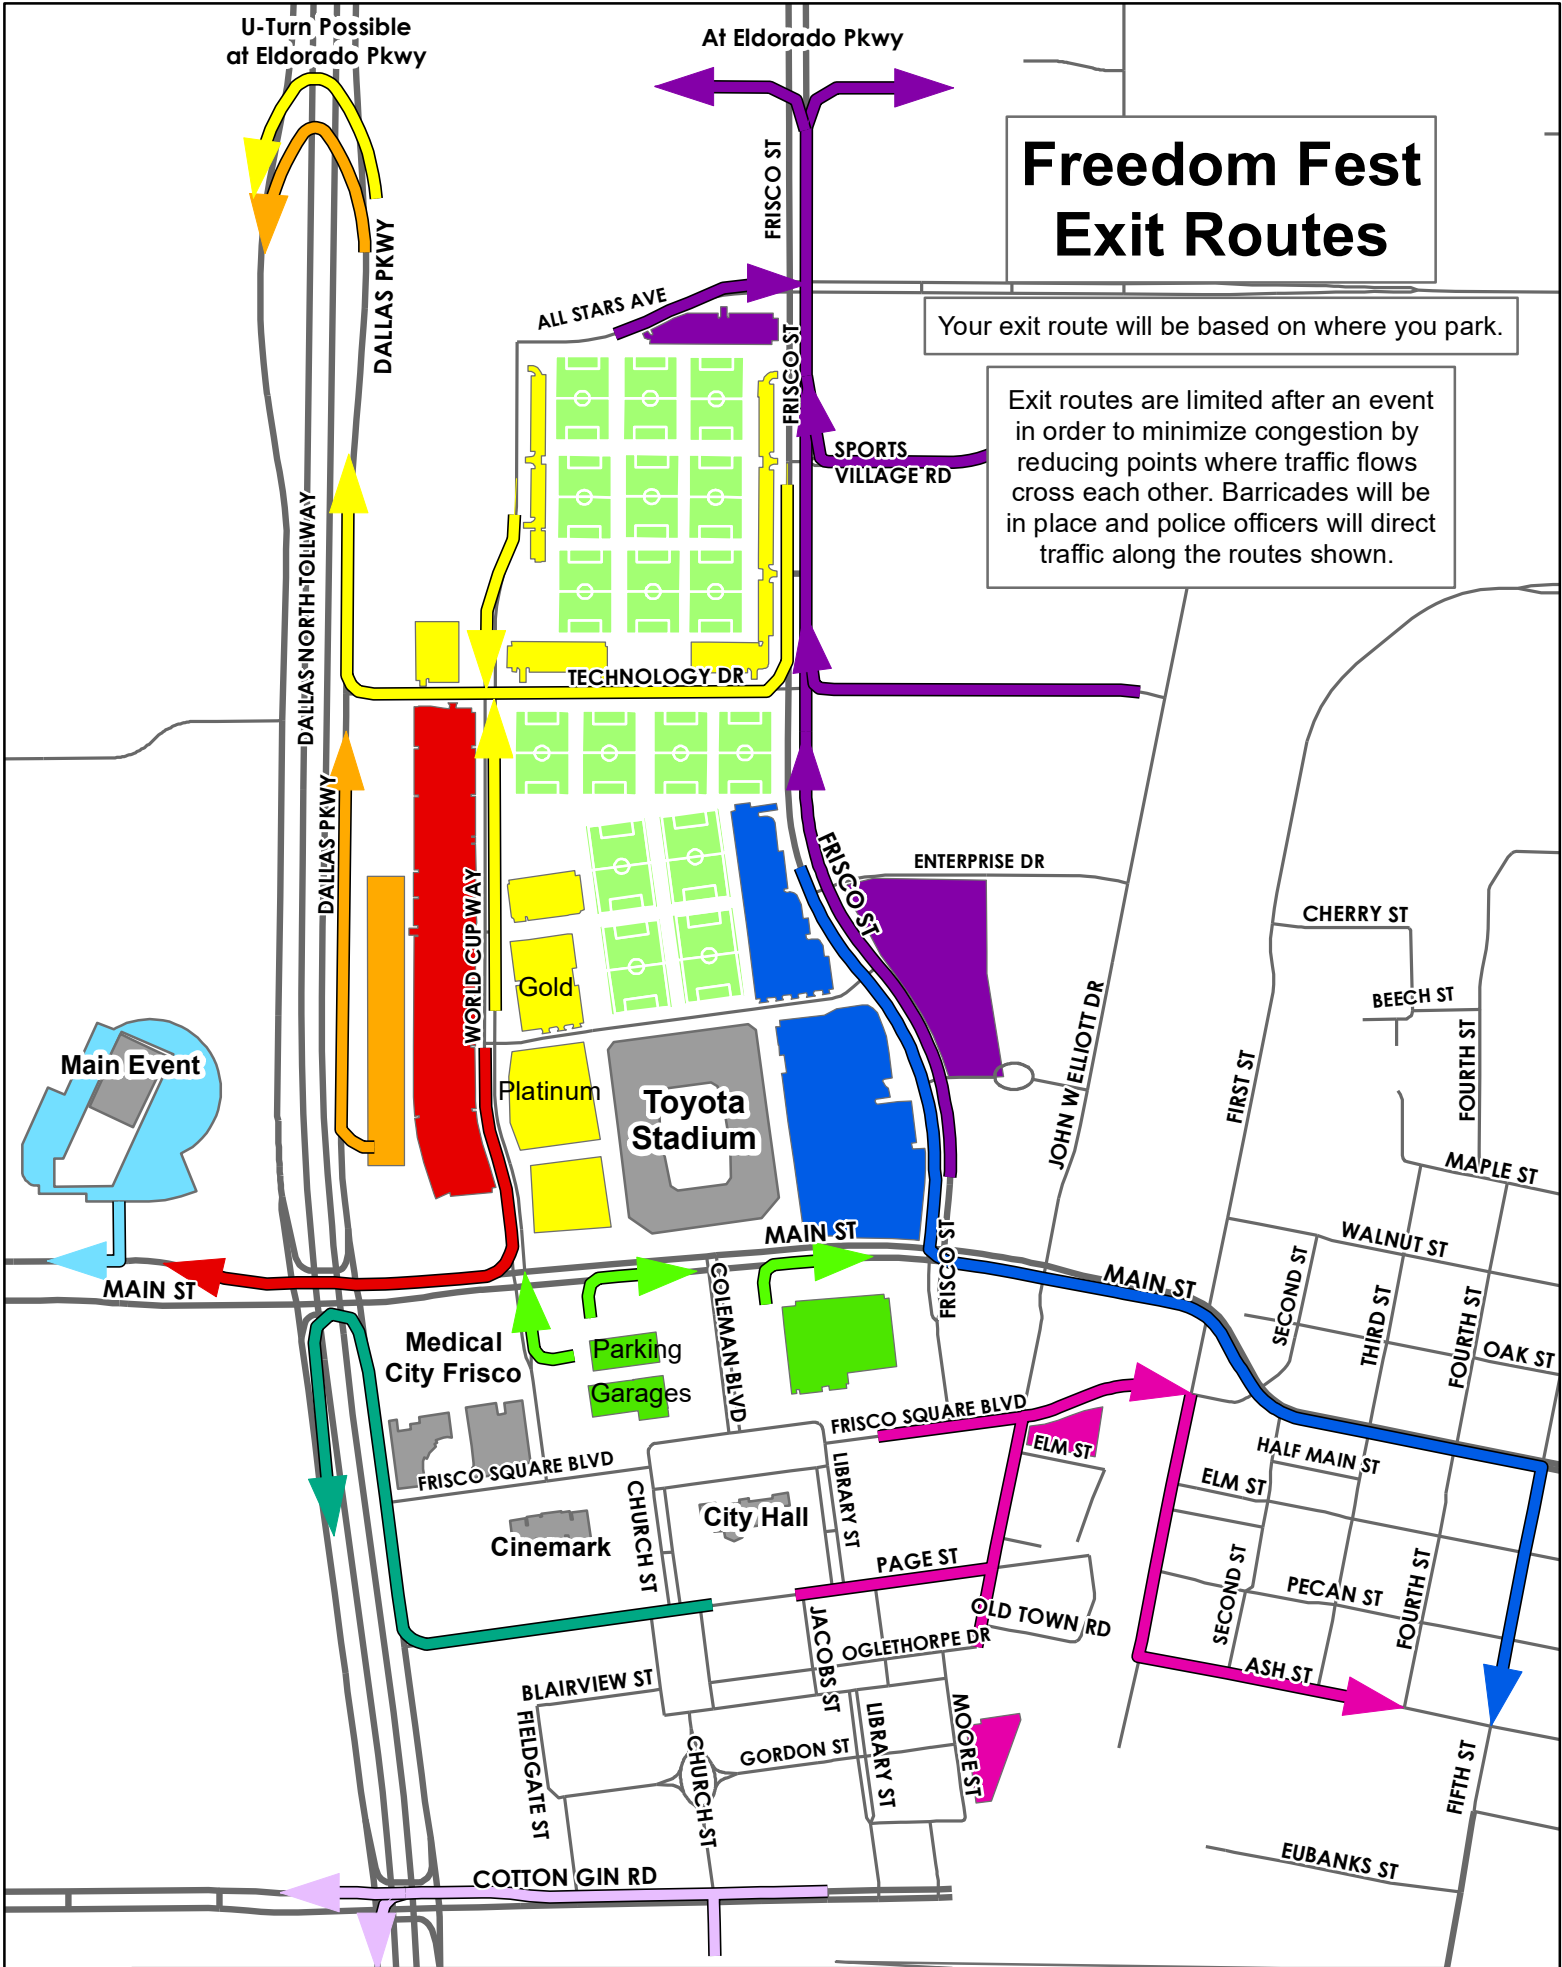

Freedom Fest Exit Routes

Your exit route will be based on where you park.

Exit routes are limited after an event in order to minimize congestion by reducing points where traffic flows cross each other. Barricades will be in place and police officers will direct traffic along the routes shown.

Exit routes may be changed by police or engineering staff depending on traffic conditions at the time.