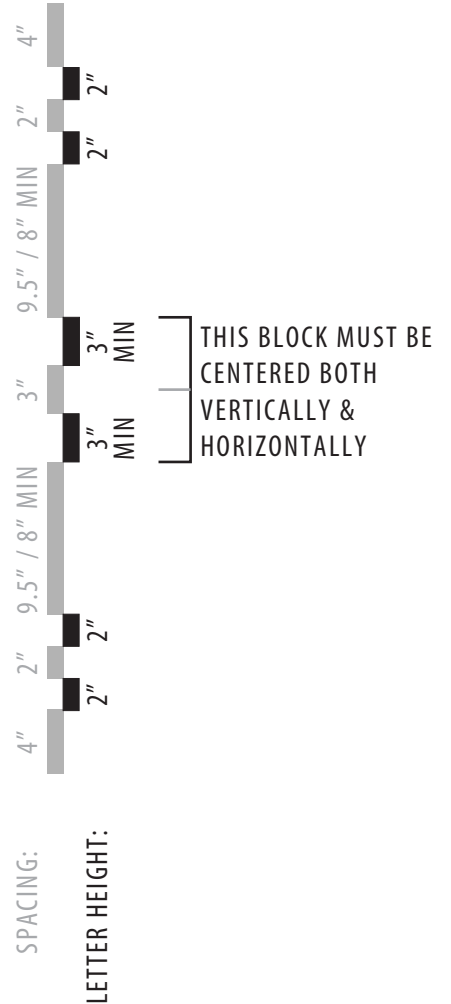

ZONING SIGN DESIGN DIAGRAM

IF YOU HAVE ANY QUESTIONS, PLEASE CALL (972) 292-5300

Sign Placement

Logo Size & Placement

Reproduce Logo at 8" x 15" in Black & White
 3" top margin
 2" left & right margins