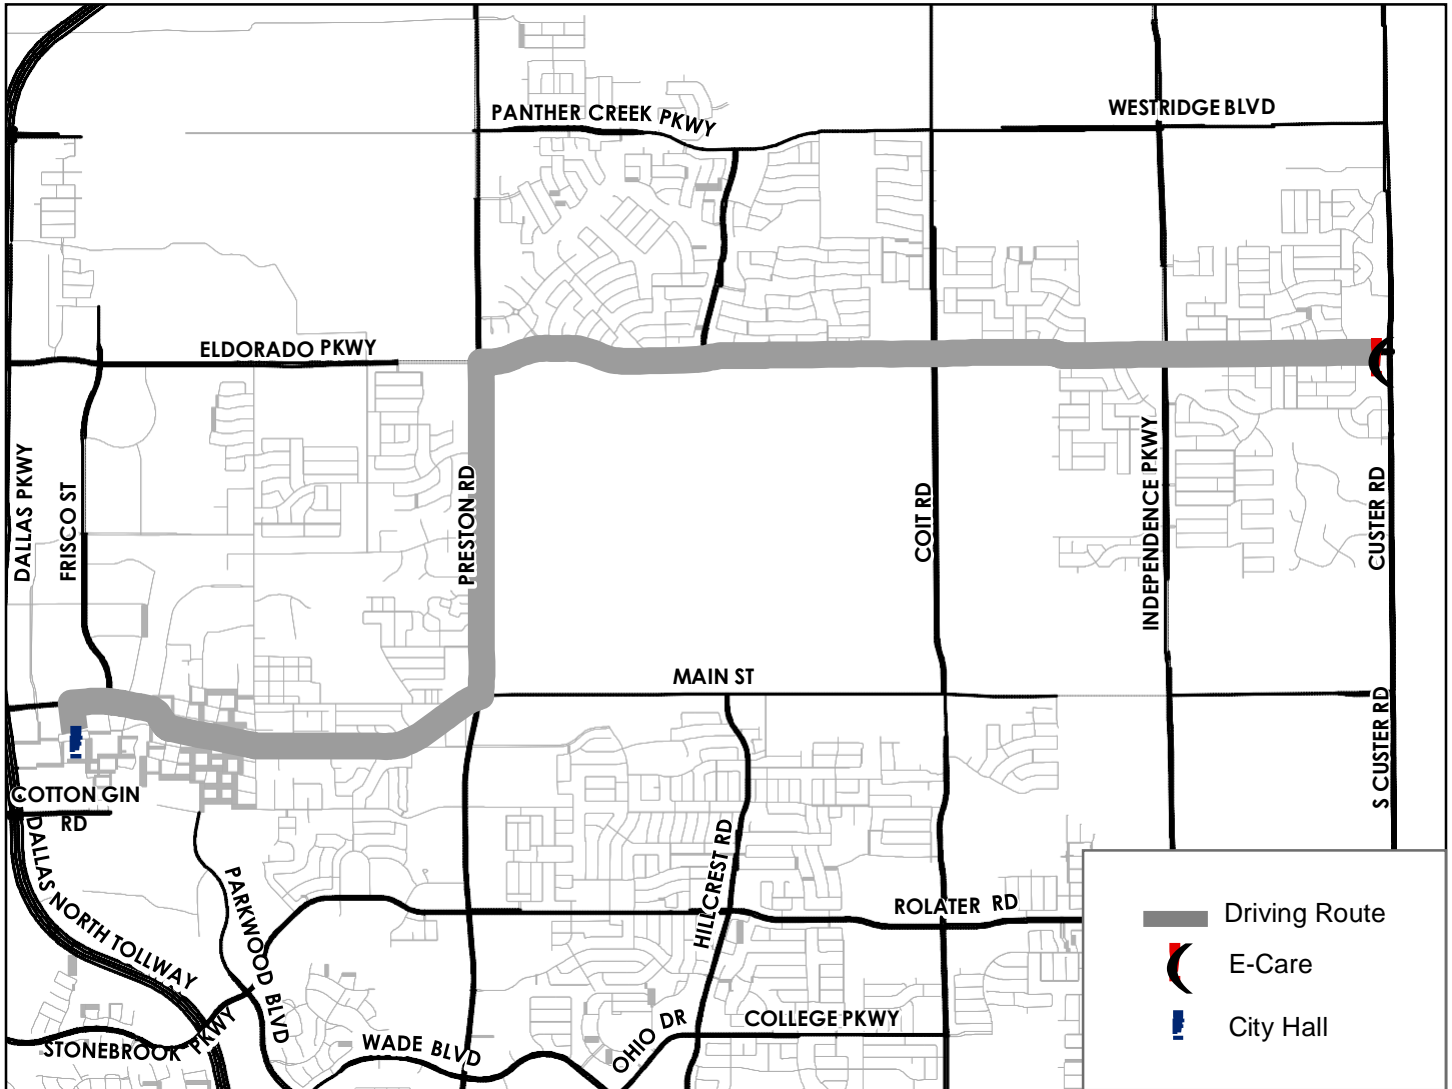

LegacyER

16151 Eldorado Pkwy
Frisco, TX 75035
Phone: 972-731-5151

- Directions from City Hall:**
- (1) From Coleman Blvd. turn **RIGHT** onto Main Street
(Go 1.5 miles)
 - (2) Turn **LEFT** at Preston Road
(Go 1.5 miles)
 - (3) Turn **RIGHT** onto Eldorado Parkway
(Go 4 miles, LegacyER will be on the right)